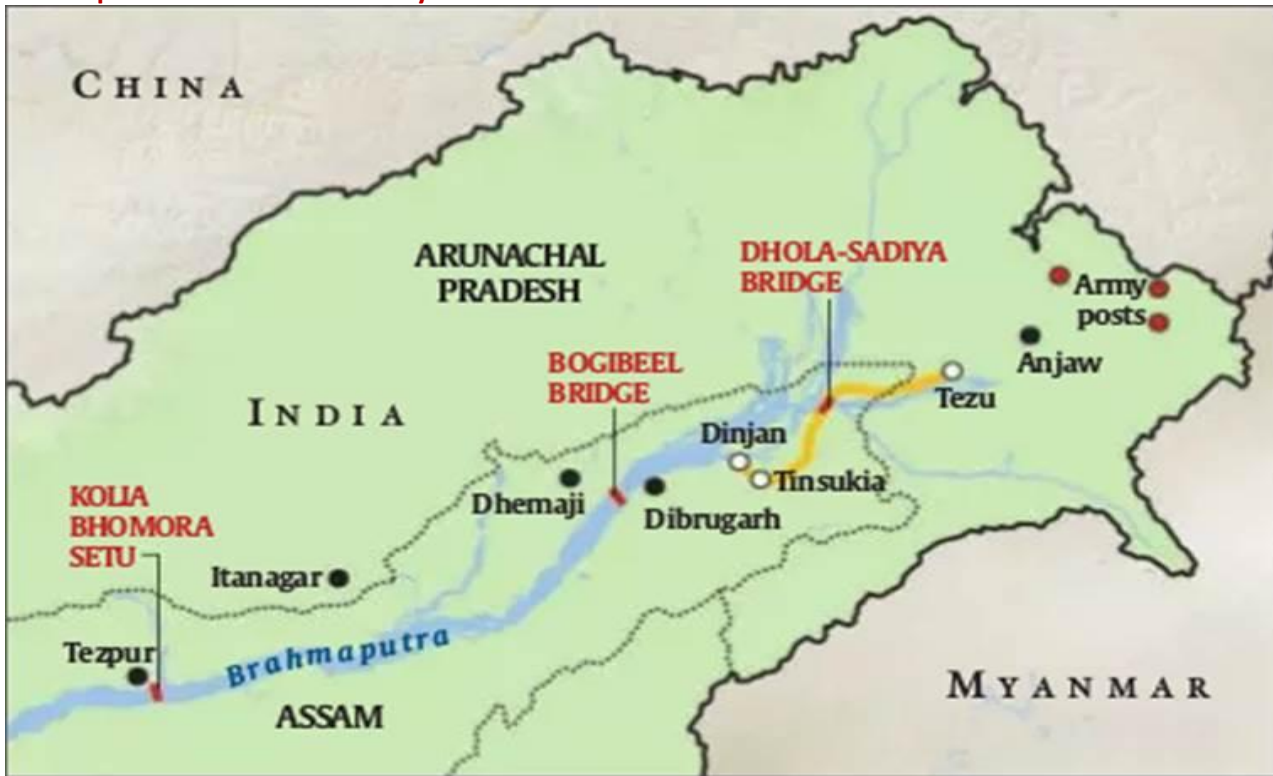

# Carpe Diem

A daily compendium of must visit links from The Hindu | Indian Express | Live Mint | PIB | PRS | AIR | RSTV | LSTV

Prime Minister Narendra Modi will inaugurate the country's longest bridge, connecting Dhola on the Brahmaputra's south bank to Sadiya on the north.

**1100+ SELECTIONS | 5 STATES | 10 CENTRES**