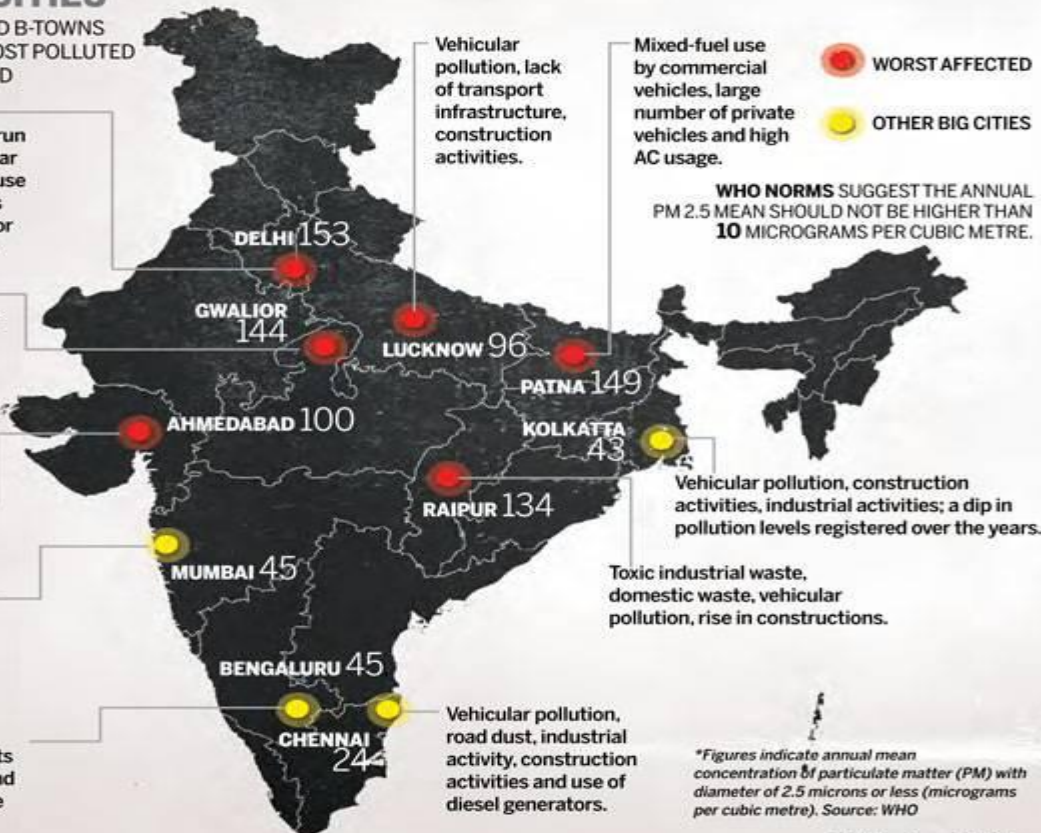

Carpe Diem

[A daily compendium of must visit links from The Hindu | Indian Express | Live Mint | PIB | PRS | AIR | RSTV | LSTV](#)

CHOKING CITIES

INDIAN METROS AND B-TOWNS ARE AMONG THE MOST POLLUTED CITIES IN THE WORLD

Reliance on fossil fuels such as coal to run power plants, vehicular pollution, inefficient use of energy in buildings and use of biomass for cooking and heating.

Coal-fired power plants, private motor vehicles, inefficient energy use in buildings and use of biomass for cooking and heating.

Dust, construction activity and vehicular pollution.

Increasing vehicular density and construction activities. Sea breeze has kept the situation from becoming worse.

Vehicular pollution, refineries, chemical plants, industrial units and a dumping ground where mixed garbage is burnt.

Indian Express-

➤ **[Secular retreat](#)**

A line runs through India, Pakistan and Turkey today.

Live mint-

➤ **[Locating China's Obor in the global development debate](#)**

The anniversaries of the Champaran agitation led by Mahatma Gandhi and the Naxalbari uprising provide an opportunity to refocus on structural challenges in agriculture.