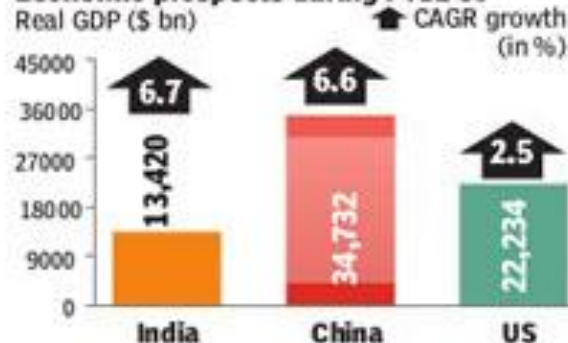

Economic prospects during FY12-30

Source: Ficci-Ernst & Young

ISSUES AND
ANALYSIS

News Insight

MAINS QUESTIONS

VIDEO GALLERY

INTERVIEW
RESOURCES

TEST SERIES

Editorials from- The Hindu, The Indian Express, Live Mint

The Hindu-

➤ The spectre of unemployment

Sans quality jobs, 'aspirational young India' will become 'angry young India'.

The Hindu-

➤ When immunity goes awry

A national registry of primary immunodeficiency disorders offers hope for early diagnosis and treatment.

Indian Express-

➤ As Zika spreads, questions for India

Like Brazil, where hundreds of babies were born with microcephaly, a similar catastrophic epidemic is a possibility in India.

Indian Express-

➤ Out of my mind: Disaster

The problem lies with the disastrous economic strategy chosen during the first thirty years of planning. India chose the path of making machines on the Soviet model.