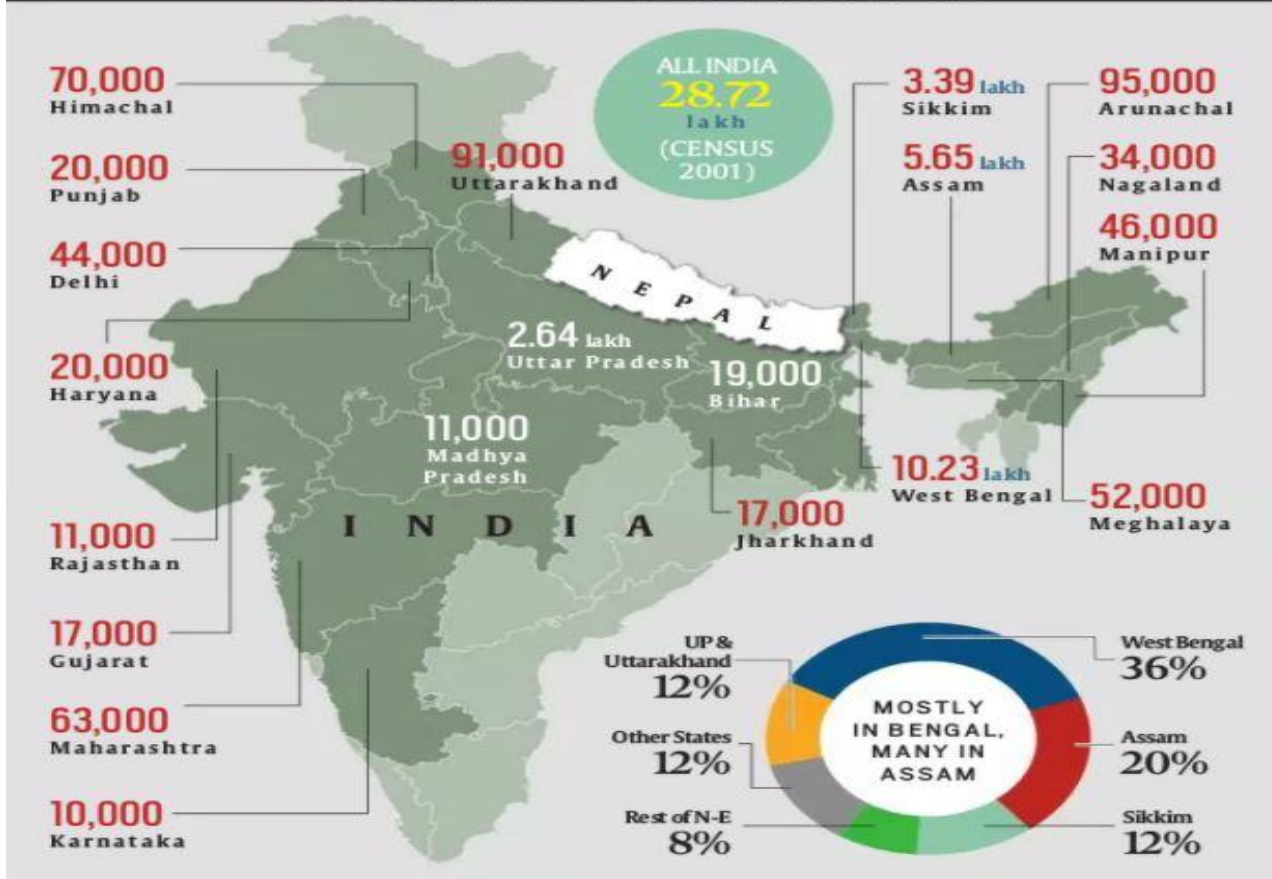

Carpe Diem

A daily compendium of must visit links from The Hindu | Indian Express | Live Mint | PIB | PRS | AIR | RSTV | LSTV

WHERE NEPALI IS SPOKEN BY 10,000 OR MORE

ISSUES AND ANALYSIS

News Insight

MAINS QUESTIONS

VIDEO GALLERY

INTERVIEW RESOURCES

TEST SERIES

Editorials from- The Hindu, The Indian Express, Live Mint

The Hindu-

➤ New playground for non-state actors

'Internet-enabled' terrorism has introduced greater complexity in an already difficult scenario.