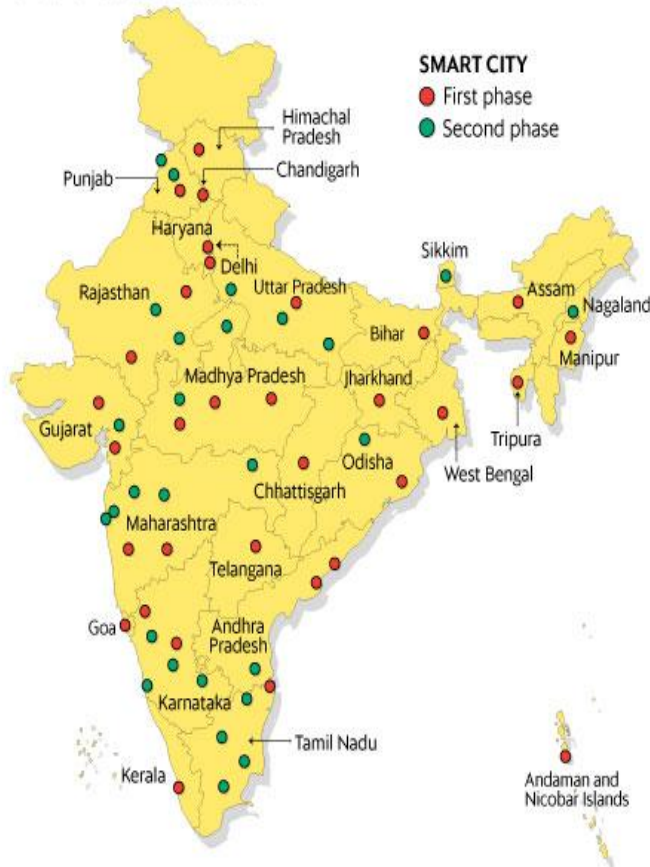

Carpe Diem

A daily compendium of must visit links from The Hindu | Indian Express | Live Mint | PIB | PRS | AIR | STV | LSTV

Smart Cities Mission: Phase II

Union minister Venkaiah Naidu announced on Tuesday the names of 27 cities selected in phase II of the Smart Cities mission, taking the total number of selected cities to 60.

PHASE I

- Bhubaneswar Odisha
- Pune Maharashtra
- Jaipur Rajasthan
- Surat Gujarat
- Kochi Kerala
- Ahmedabad Gujarat
- Jabalpur Madhya Pradesh
- Visakhapatnam Andhra Pradesh
- Solapur Maharashtra
- Davanagere Karnataka
- Indore Madhya Pradesh
- NDMC Delhi
- Coimbatore Tamil Nadu
- Kakinada Andhra Pradesh
- Belagavi Karnataka
- Udaipur Rajasthan
- Guwahati Assam
- Chennai Tamil Nadu
- Ludhiana Punjab
- Bhopal Madhya Pradesh
- SECOND LIST**
- Lucknow Uttar Pradesh
- Warangal Telangana
- Dharamshala Himachal Pradesh
- Chandigarh
- Raipur Chhattisgarh
- New Town Kolkata West Bengal
- Bhagalpur Bihar
- Panaji Goa
- Port Blair Andaman and Nicobar Islands
- Imphal Manipur
- Ranchi Jharkhand
- Agartala Tripura
- Faridabad Haryana

PHASE II

- Agra Uttar Pradesh
- Ajmer Rajasthan
- Amritsar Punjab
- Aurangabad Maharashtra
- Gwalior Madhya Pradesh
- Hubli-Dharwad Karnataka
- Jalandhar Punjab
- Kalyan-Dombivali Maharashtra
- Kanpur Uttar Pradesh
- Kohima Nagaland
- Kota Rajasthan
- Madurai Tamil Nadu
- Mangaluru Karnataka
- Nagpur Maharashtra
- Namchi Sikkim
- Nashik Maharashtra
- Rourkela Odisha
- Salem Tamil Nadu
- Shivamogga Karnataka
- Thane Maharashtra
- Thanjavur Tamil Nadu
- Tirupati Andhra Pradesh
- Tumakuru Karnataka
- Ujjain Madhya Pradesh
- Vadodara Gujarat
- Varanasi Uttar Pradesh
- Vellore Tamil Nadu

Patiala | Shimla | Hoshiarpur | Kurukshetra | Jalandhar | Ludhiana | Amritsar | Yamunanagar