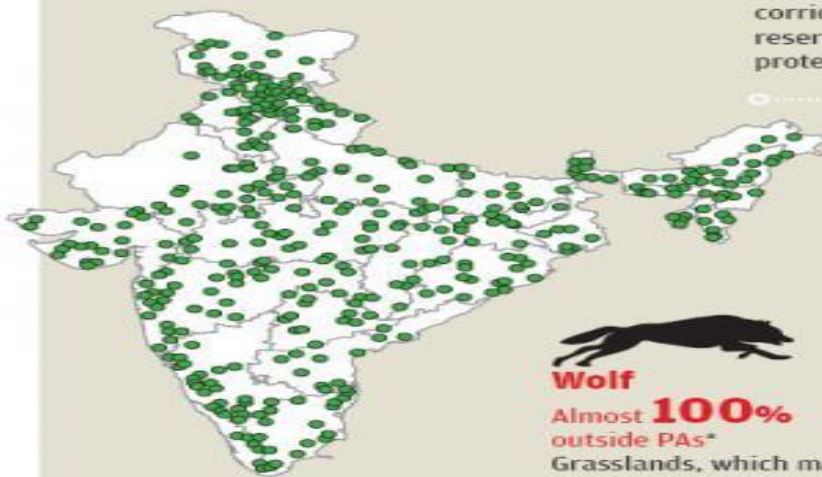

Carpe Diem

A daily compendium of must visit links from The Hindu | Indian Express | Live Mint | PIB | PRS | AIR | STV | LSTV

Protected but not safe

Many Schedule-1 species, which are accorded the highest degree of protection under the law, are found outside notified protected areas

726 protected areas in India (in green) comprising 4.88 per cent of total land area

Tiger
29% outside tiger reserves*
Lansdowne Forest Division, a tiger corridor between Corbett and Rajaji tiger reserves, has 22-25 tigers but is not a protected area (PA)

Gangetic dolphin
Almost 100% outside PAs*
Gangetic dolphins are found along the entire stretch of the Ganga, but only the Vikramshila Gangetic Dolphin Sanctuary in Bihar's Bhagalpur district is a notified PA

Blackbuck
50% outside PAs*
58 per cent blackbucks were found outside the Velavadar Blackbuck National Park in Bhavnagar, Gujarat, in 2010

*All-India figure; the list is indicative and not exhaustive as there is not enough data on animals outside protected areas